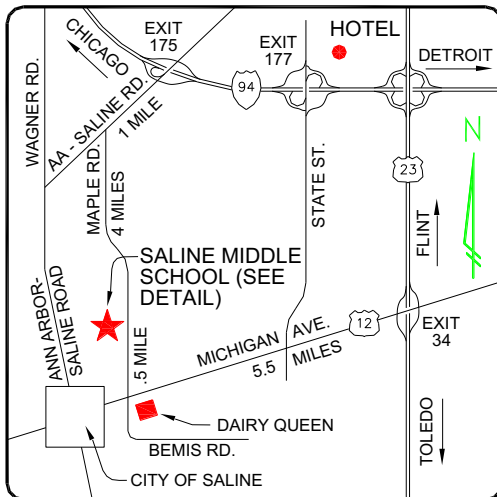

## Held at Saline Middle School – Saline, MI

**2 Day Show**  
**February 19<sup>th</sup> & 20<sup>th</sup>, 2022**

**Saturday 10am – 4pm**

**Sunday 10am – 3pm**

Admission \$6.00

Scouts in uniform admitted free  
Children under 10 free with paid adult

## How to Get There:

Saline Middle School  
7190 N. Maple Rd.  
Saline MI 48176

← google map QR code

### From US-23

- Exit 34, US-12 – Michigan Ave
- West on US-12 5½ miles to Maple Rd.
- North on Maple ½ mile to the old Saline Middle School on the West side of Maple

### From I-94

- Exit 175, Ann Arbor – Saline Rd.
- South on Ann Arbor – Saline 1 mile to Maple Rd.
- South on Maple 4 miles to the old Saline Middle School on the West side of Maple

For information on exhibiting or attending see our website at [www.a2trainshow.com](http://www.a2trainshow.com),  
Call or Fax (734) 426-0829 anytime or (734) 426-5100 Wednesday evenings  
or email us at [info@a2trainshow.com](mailto:info@a2trainshow.com)